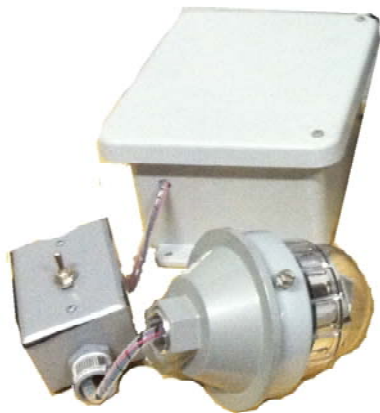

TETRAWEST SOLAR

Energy Anywhere

30 WATT SOLAR ENERGY SYSTEM

Charge Controller

- Pulse Width Modulation Charging
- Disconnects Solar Panel at Night

30 Watt Solar Panel

- Mono Crystalline
- Long Life
- Consistent Power
- Pre-installed legs
- Angle Optimized for your latitude

AGM Battery

- Long Life
- Leak Proof
- No Venting
- No Maintenance

144 Watt Hours

- Up to 18 hours with 8 Watt light
- Up to 9 hours with two 8 Watt lights
- Fully Charge up to 20 iPhones

NEMA 4X Fiberglass Enclosure